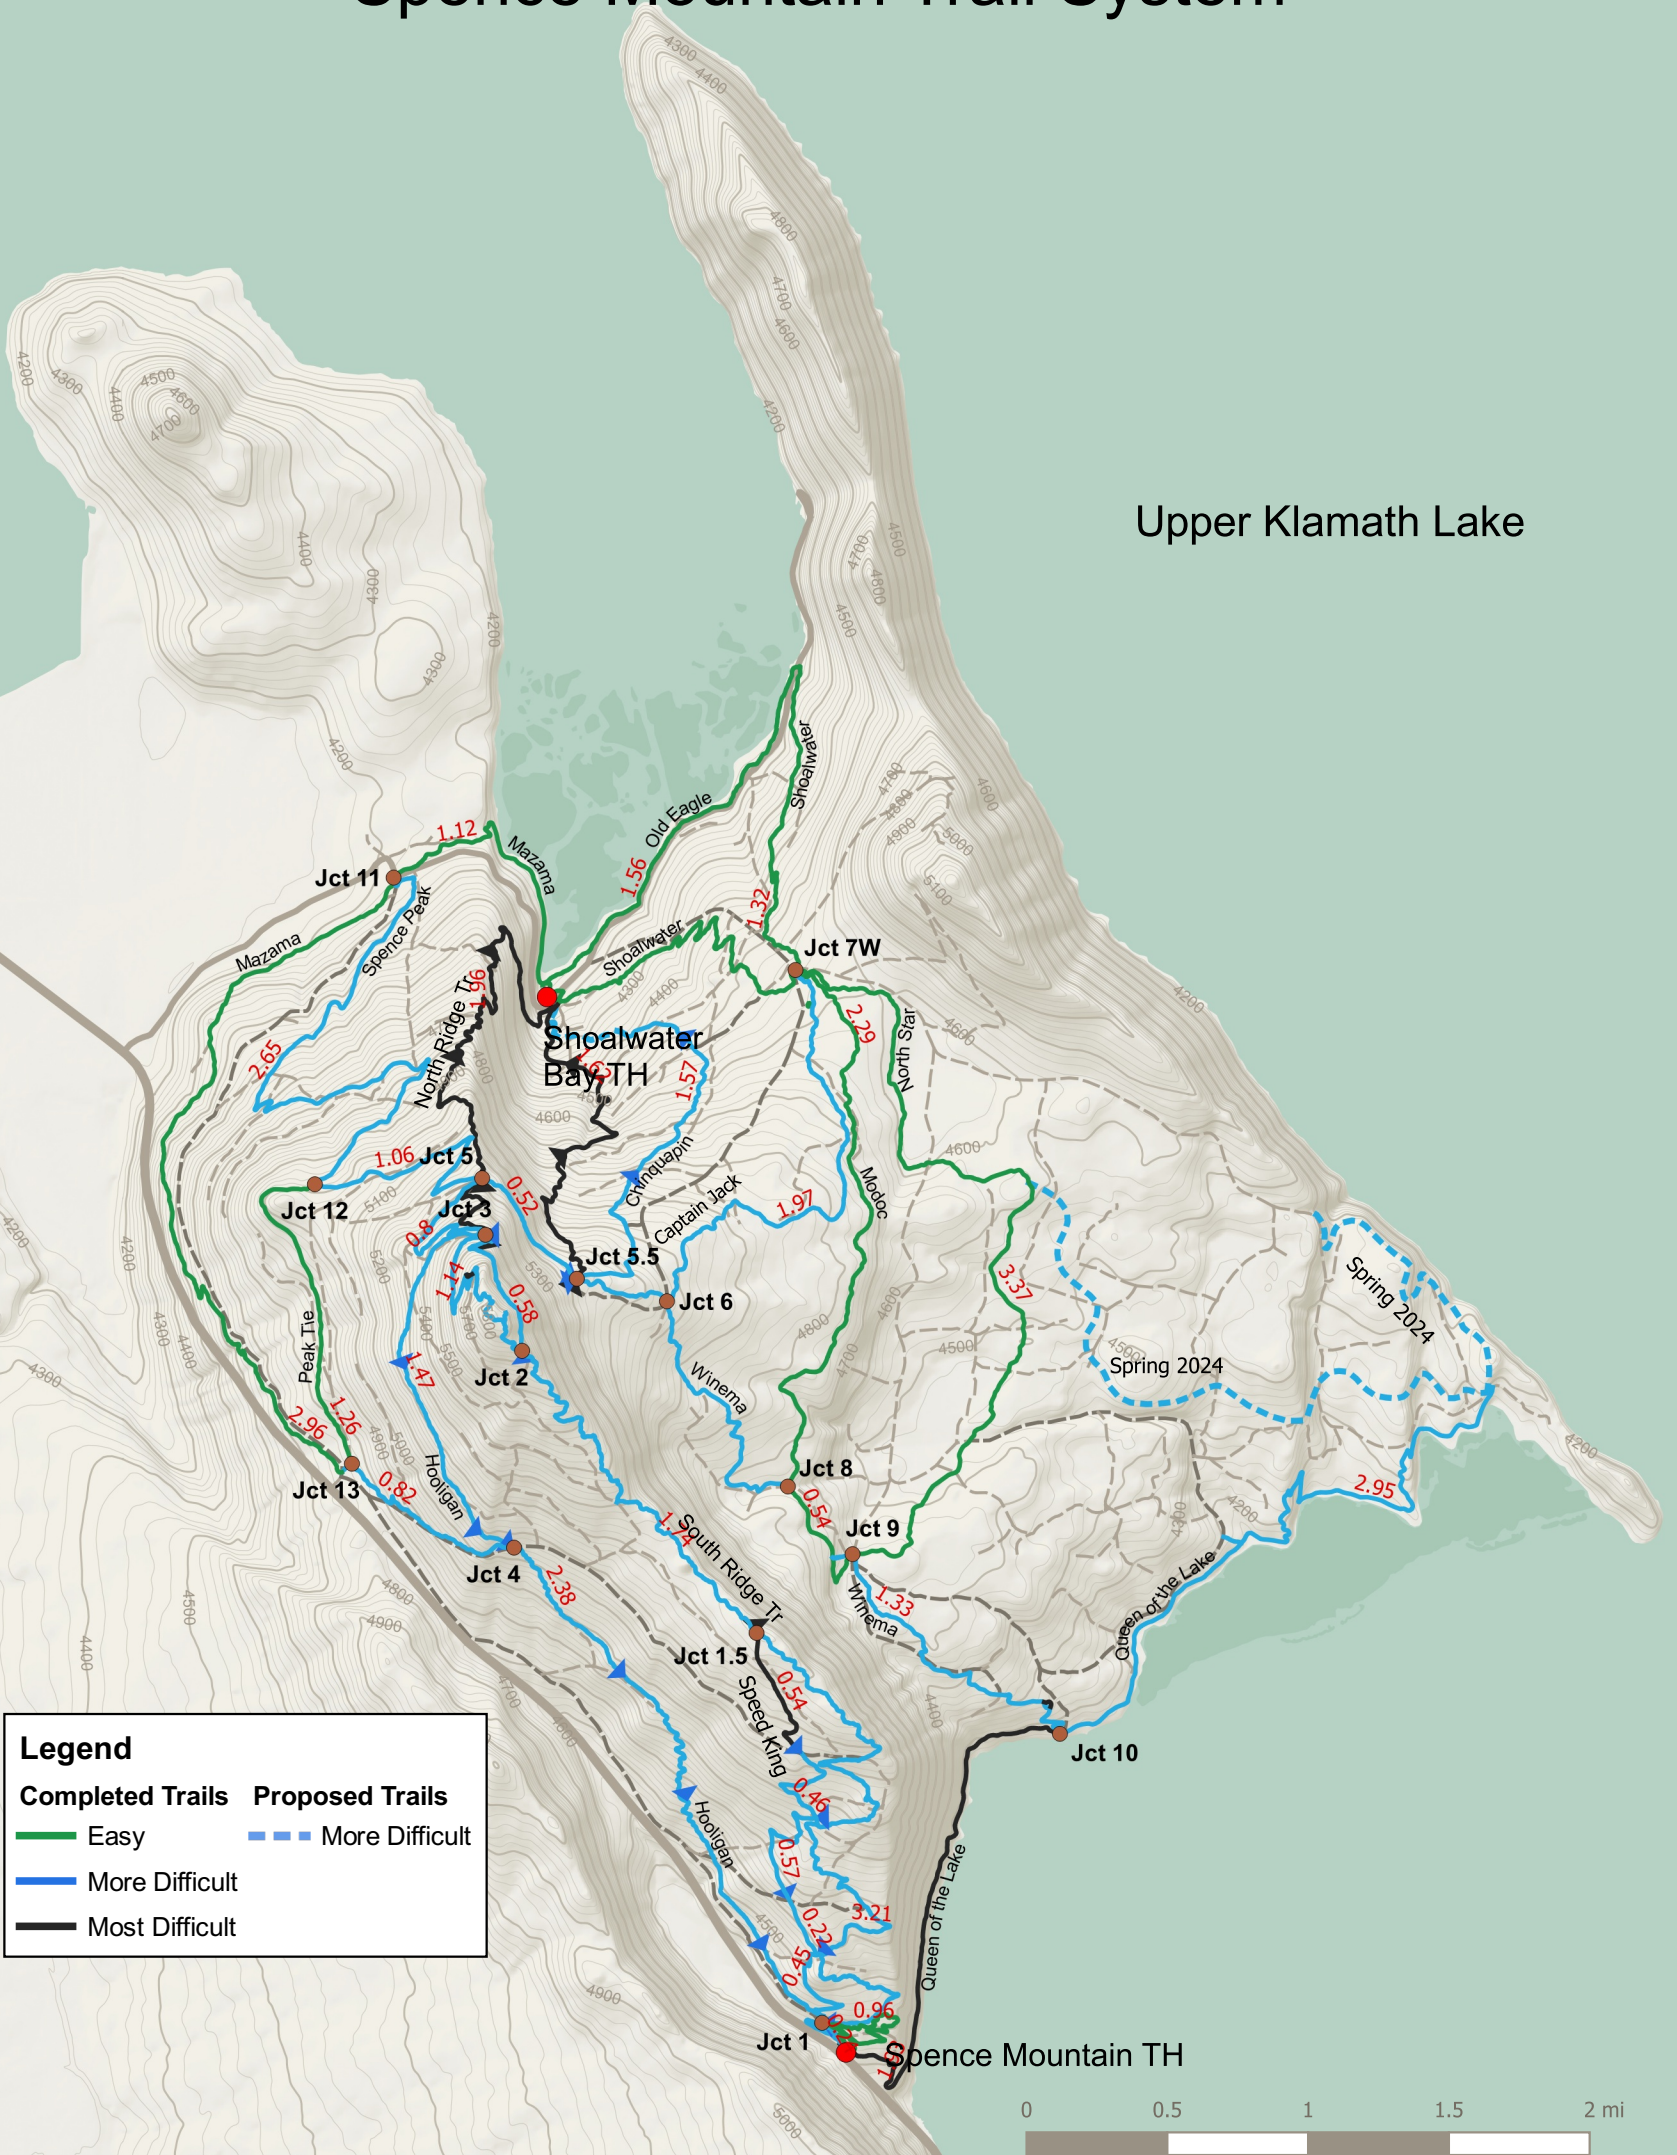

# Spence Mountain Trail System

Upper Klamath Lake

## Legend

- |   |  |
|---|--|
| <b>Completed Trails</b>                             | <b>Proposed Trails</b>                                 |
| <span style="color: green;">—</span> Easy           | <span style="color: blue;">- - -</span> More Difficult |
| <span style="color: blue;">—</span> More Difficult  |  |
| <span style="color: black;">—</span> Most Difficult |  |